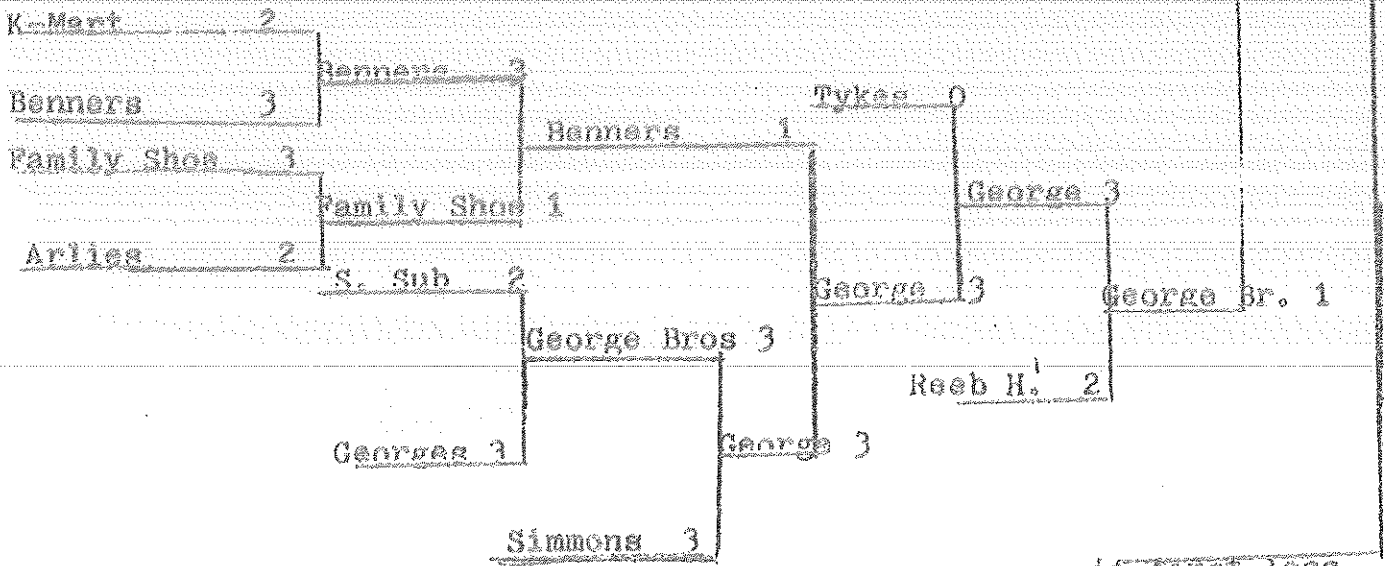

PLAYOFFS

if first loss

TOTAL SERVES DURING PLAYOFFS

Sue Morin.....	90	Becky Pine.....	18
Gina McNeil.....	80	Darlene Vormittag.....	18
Kim Gatt.....	63	Cindy Minor.....	16
Denise Stewart.....	56	Patty Laurin.....	15
Janice Wakunick.....	49	Gail Stewart.....	15
Dodie Ruston.....	48	Alyson McAvoy.....	15
Kim Gatt.....	45	Cathy Castle.....	15
Dense Cloutier.....	43	Rachel Chevrette.....	13
Pam Beck.....	42	Nancy Neamtz.....	13
Linda Stewart.....	39	Debbie Neureuther.....	13
Diane Morin.....	37	Cathy Tomiuk.....	13
Diane White.....	36	Fay Winger.....	13
Linda Bendia.....	35	Sam Nagy.....	13
Heather Kilpatrick.....	35	Teresa Mac Dougall.....	12
Lillian Lampman.....	34	Tammy Grant.....	12
Elaina Marr.....	33	Sally Niece.....	11
Lisa Buccione.....	33	Penny Bagu.....	10
Leslie Malloy.....	32	Marianne Charette.....	10
Brenda Smyth.....	31	Brenda Eden.....	10
Janet Cloutier.....	31	Kyle Bearss.....	10
Kenda McNeil.....	30	Henriette Arsenault.....	9
Sharon Koebel.....	29	Julie Siba.....	9
Sue Cloutier.....	27	Sharon Chevalier.....	9
Barb Mitchell.....	26	Joanne Hemauer.....	9
Leslie Kennedy.....	24	Beth Armitage.....	9
Lois Hines.....	24	Diane Niece.....	8
Denise Cloutier.....	23	Cindy Miatello.....	7
Laurette Cloutier.....	21	Donna Mathews.....	6
Josie Lacharity.....	21	Essie Whalen.....	6
Diane St-George.....	21	Angel Pilot.....	4
Mariette Dagenais.....	20	Linda Grant.....	2
Sue Leavere.....	20		
Nancy Breau.....	20