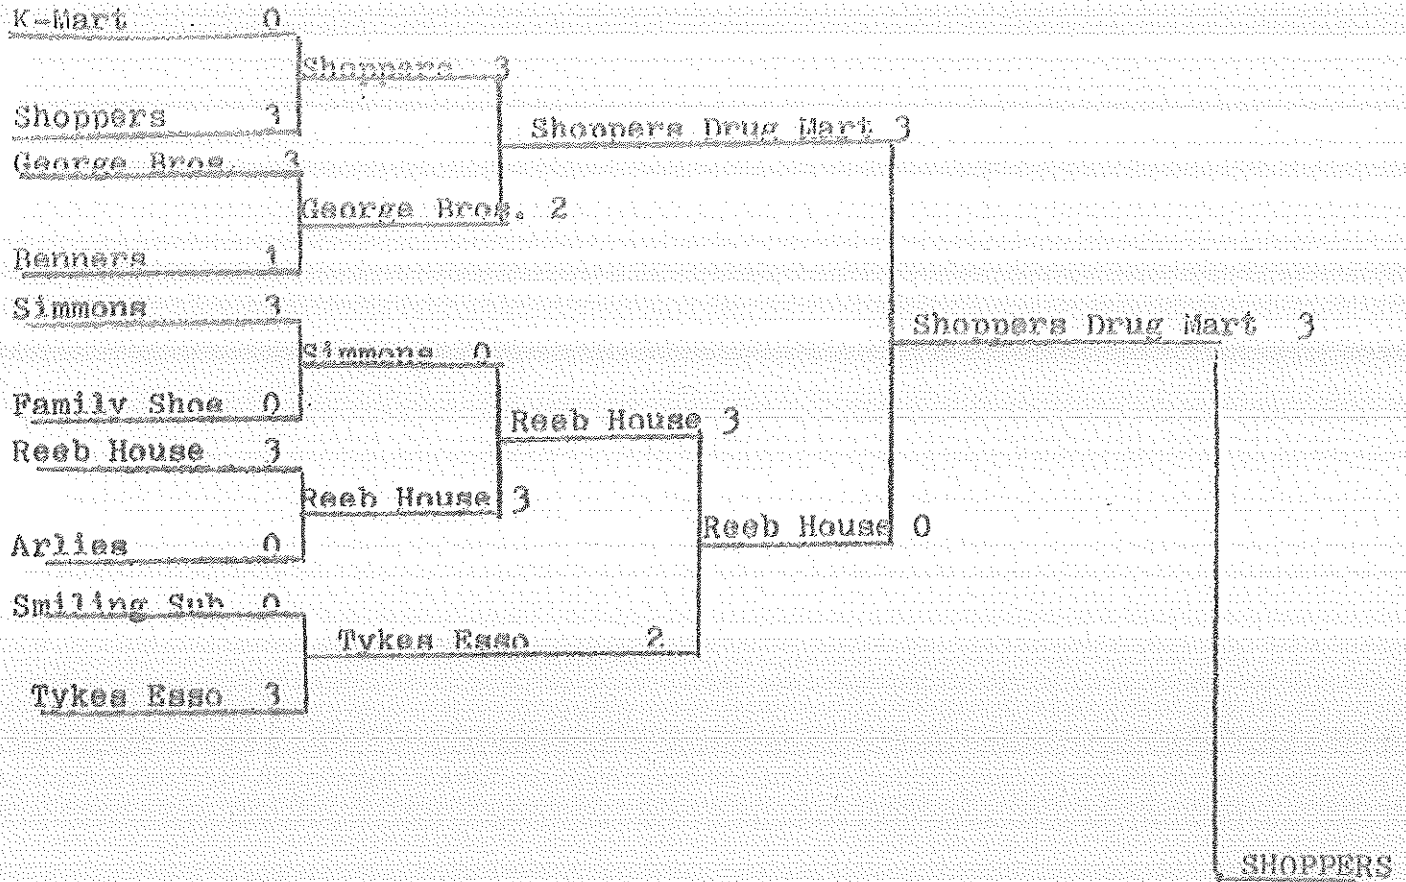

PLAYOFFS

if first loss

TOTAL SERVES DURING PLAYOFFS

Sue Morin.....	90	Becky Pine.....	18
Gina McNeil.....	80	Darlene Vormittag.....	18
Kim Gatt.....	63	Cindy Minor.....	16
Denise Stewart.....	56	Patty Laurin.....	15
Janice Wakunick.....	49	Gail Stewart.....	15
Dodie Ruston.....	48	Alyson McAvoy.....	15
Kim Gatt.....	45	Cathy Castle.....	15
Dense Cloutier.....	43	Rachel Chevrette.....	13
Pam Beck.....	42	Nancy Neamtz.....	13
Linda Stewart.....	39	Debbie Neureuther.....	13
Diane Morin.....	37	Cathy Tomiuk.....	13
Diane White.....	36	Fay Winger.....	13
Linda Bendia.....	35	Sam Nagy.....	13
Heather Kilpatrick.....	35	Teresa Mac Dougall.....	12
Lillian Lampman.....	34	Tammy Grant.....	12
Elaina Marr.....	33	Sally Niece.....	11
Lisa Buccione.....	33	Penny Bagu.....	10
Leslie Malloy.....	32	Marianne Charette.....	10
Brenda Smyth.....	31	Brenda Eden.....	10
Janet Cloutier.....	31	Kyle Bearss.....	10
Kenda McNeil.....	30	Henriette Arsenault.....	9
Sharon Koebel.....	29	Julie Siba.....	9
Sue Cloutier.....	27	Sharon Chevalier.....	9
Barb Mitchell.....	26	Joanne Hemauer.....	9
Leslie Kennedy.....	24	Beth Armitage.....	9
Lois Hines.....	24	Diane Niece.....	8
Denise Cloutier.....	23	Cindy Miatello.....	7
Laurette Cloutier.....	21	Donna Mathews.....	6
Josie Lacharity.....	21	Essie Whalen.....	6
Diane St-George.....	21	Angel Pilot.....	4
Mariette Dagenais.....	20	Linda Grant.....	2
Sue Leavere.....	20		
Nancy Breau.....	20