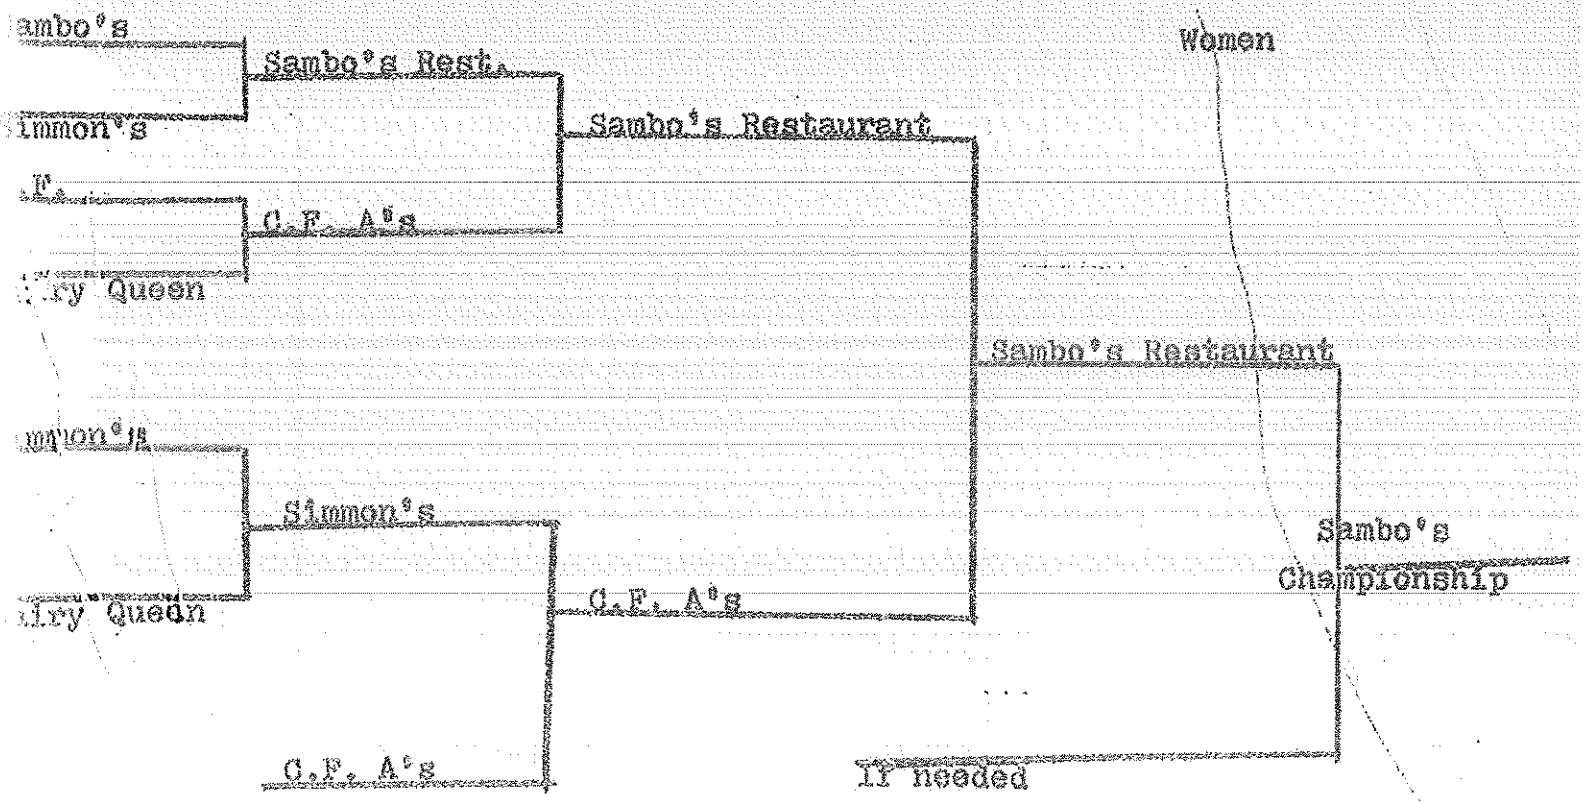

BADAWAY TOURNAMENT 1982

Men's

Women