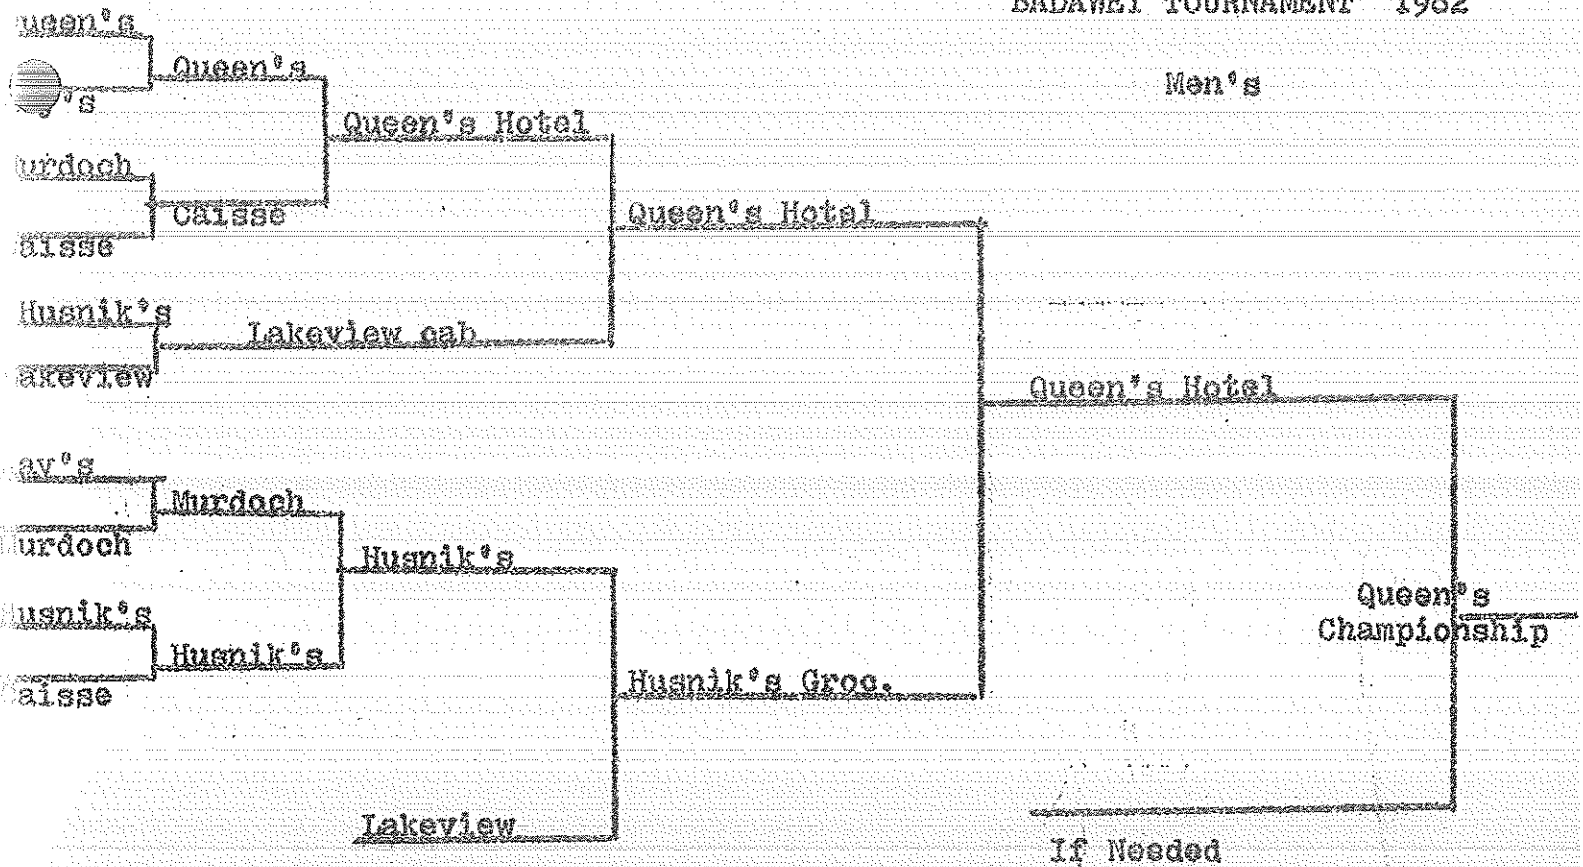

BADAWAY TOURNAMENT 1982

Men's